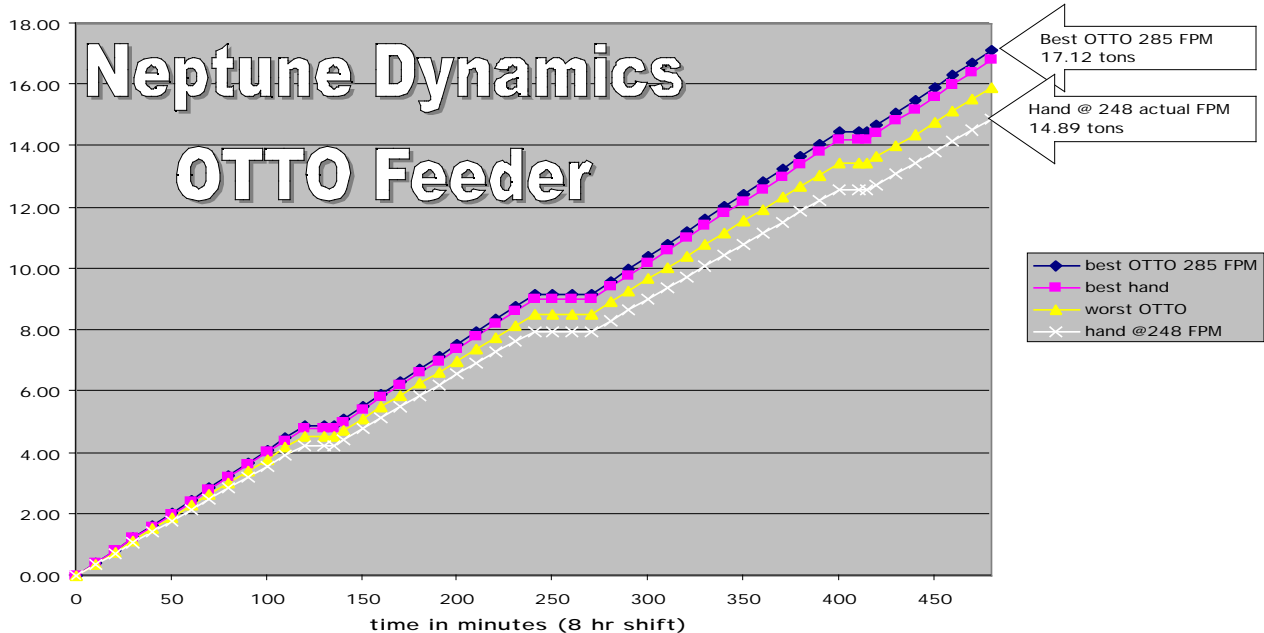

## Neptune OTTO Autofeeder

Neptune Dynamics developed an automatic feeder to fit both the Neptune HD1S sex sorting machines and the Neptune RHO popping machines. (Both machines use the same infeed belt.)

The 1999 season has proved conclusively that the Neptune OTTO Autofeeder works in production.

All of the Neptune OTTO Machines ran the complete season with almost no down time and the past season's results summarize that a Neptune OTTO/RHO combination processes, with two operators, the same amount of fish as a standard Neptune RHO with four operators, even though the machine speeds continue to climb.

In summary, we said the Neptune OTTO98 machine would operate with a Neptune RHO at a throughput of 250 actual fish per minute with two operators and the reality is it will do 300+ fish per minute. A throughput of 280 actual fish per minute is readily achievable.